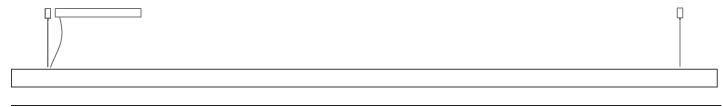

PROJECT
TYPE
SPECIFIER
QUANTITY
DATE

LED60 SUSPENSION

D71019- -

base number
Color   Temperature   Finish   Options

1. To build a product code in our configurator select the specify button on the base model # product page
2. To build a manual product code on this datasheet choose from the options listed below in blue font and add the suffix to the base model #

GENERAL

Series: Woodlin
Subseries: LED60
Brand: Tunto
Division: Design
Mounting Type: Suspension
Mounting Location: Ceiling
Subcategory: Profile

PHYSICAL

Shape: Rectangle
Length (mm): 2000
Length (in): 78 3/4
Width (mm): 60
Width (in): 2 3/8
Height (mm): 60
Height (in): 2 3/8
Max. Overall Height (mm): 2060
Max. Overall Height (in): 81 1/8
Light Distribution: Direct
Diffuser: Opal
Fixture Finish: [WAL / ASH / OAK / BLK / WHI](#)
Fixture Material: Wood
Cable Details: 2000mm / 78 3/4"

ELECTRICAL

Lamp Type: LED
Input Wattage (W): 90
Total Output Wattage (W): 75.9
Dimming: Tri-Mode (Non-Dimming and Phase Dimming (120Vac only) and 0-10V Dimming)
Driver Included: Yes
Driver Location: Integrated
Driver Type: Constant Current - Universal
Driver Class: Class 2
Input Voltage (V): 120 - 277
Constant Current (MA): 700

LED

Color Temperature (°K): [2700 / 3000 / 4000](#)
Max. Delivered Lumen (lm): 6550
CRI: >93 CRI
Lamp Life (hrs): 50000

OPTICAL

RATINGS AND CERTIFICATIONS

Certified By: Certified for North American Standards
IP rating: IP20

2000mm 78 3/4"

60mm 2 3/8"

Direct